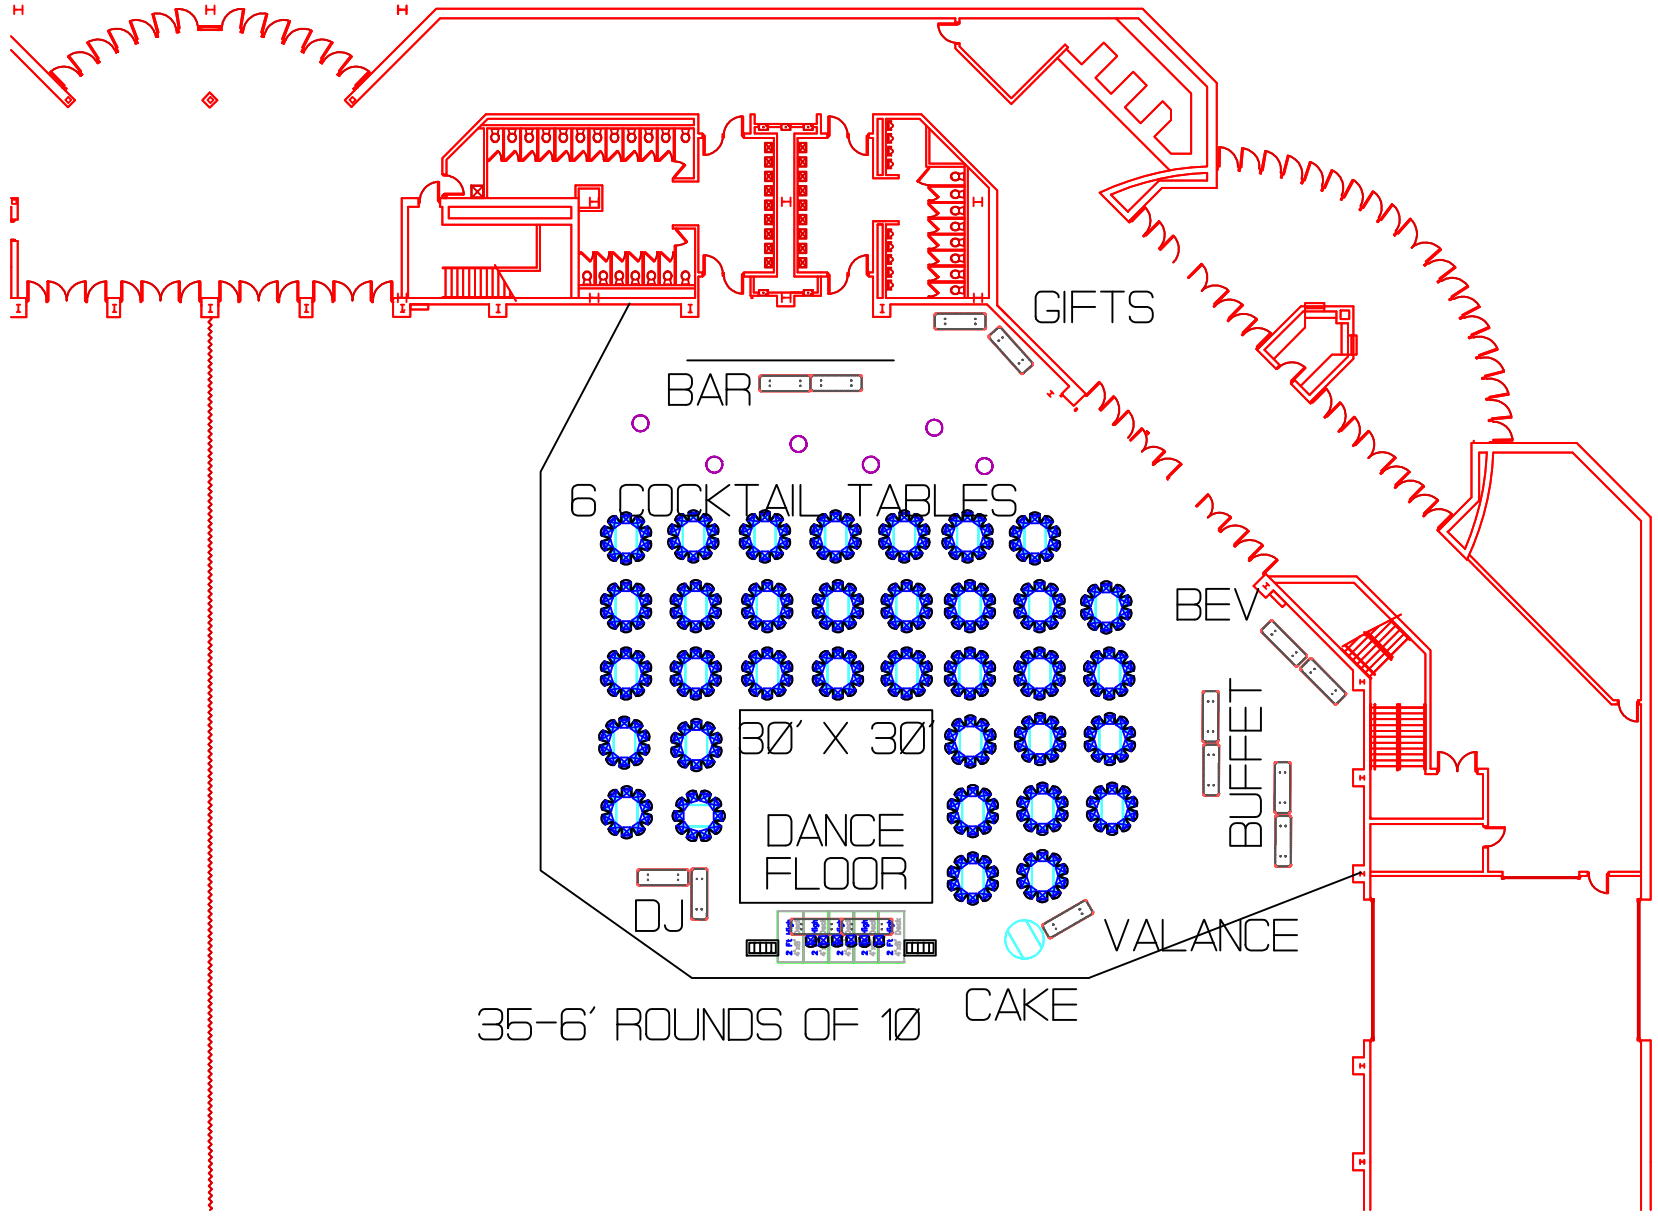

1/4 EXPO 1

SEATING FOR 350 + HEAD TABLE

BAR

GIFTS

6 COCKTAIL TABLES

BEV

30' X 30'
DANCE FLOOR

BUFFET

DJ

VALANCE

35-6' ROUNDS OF 10 CAKE