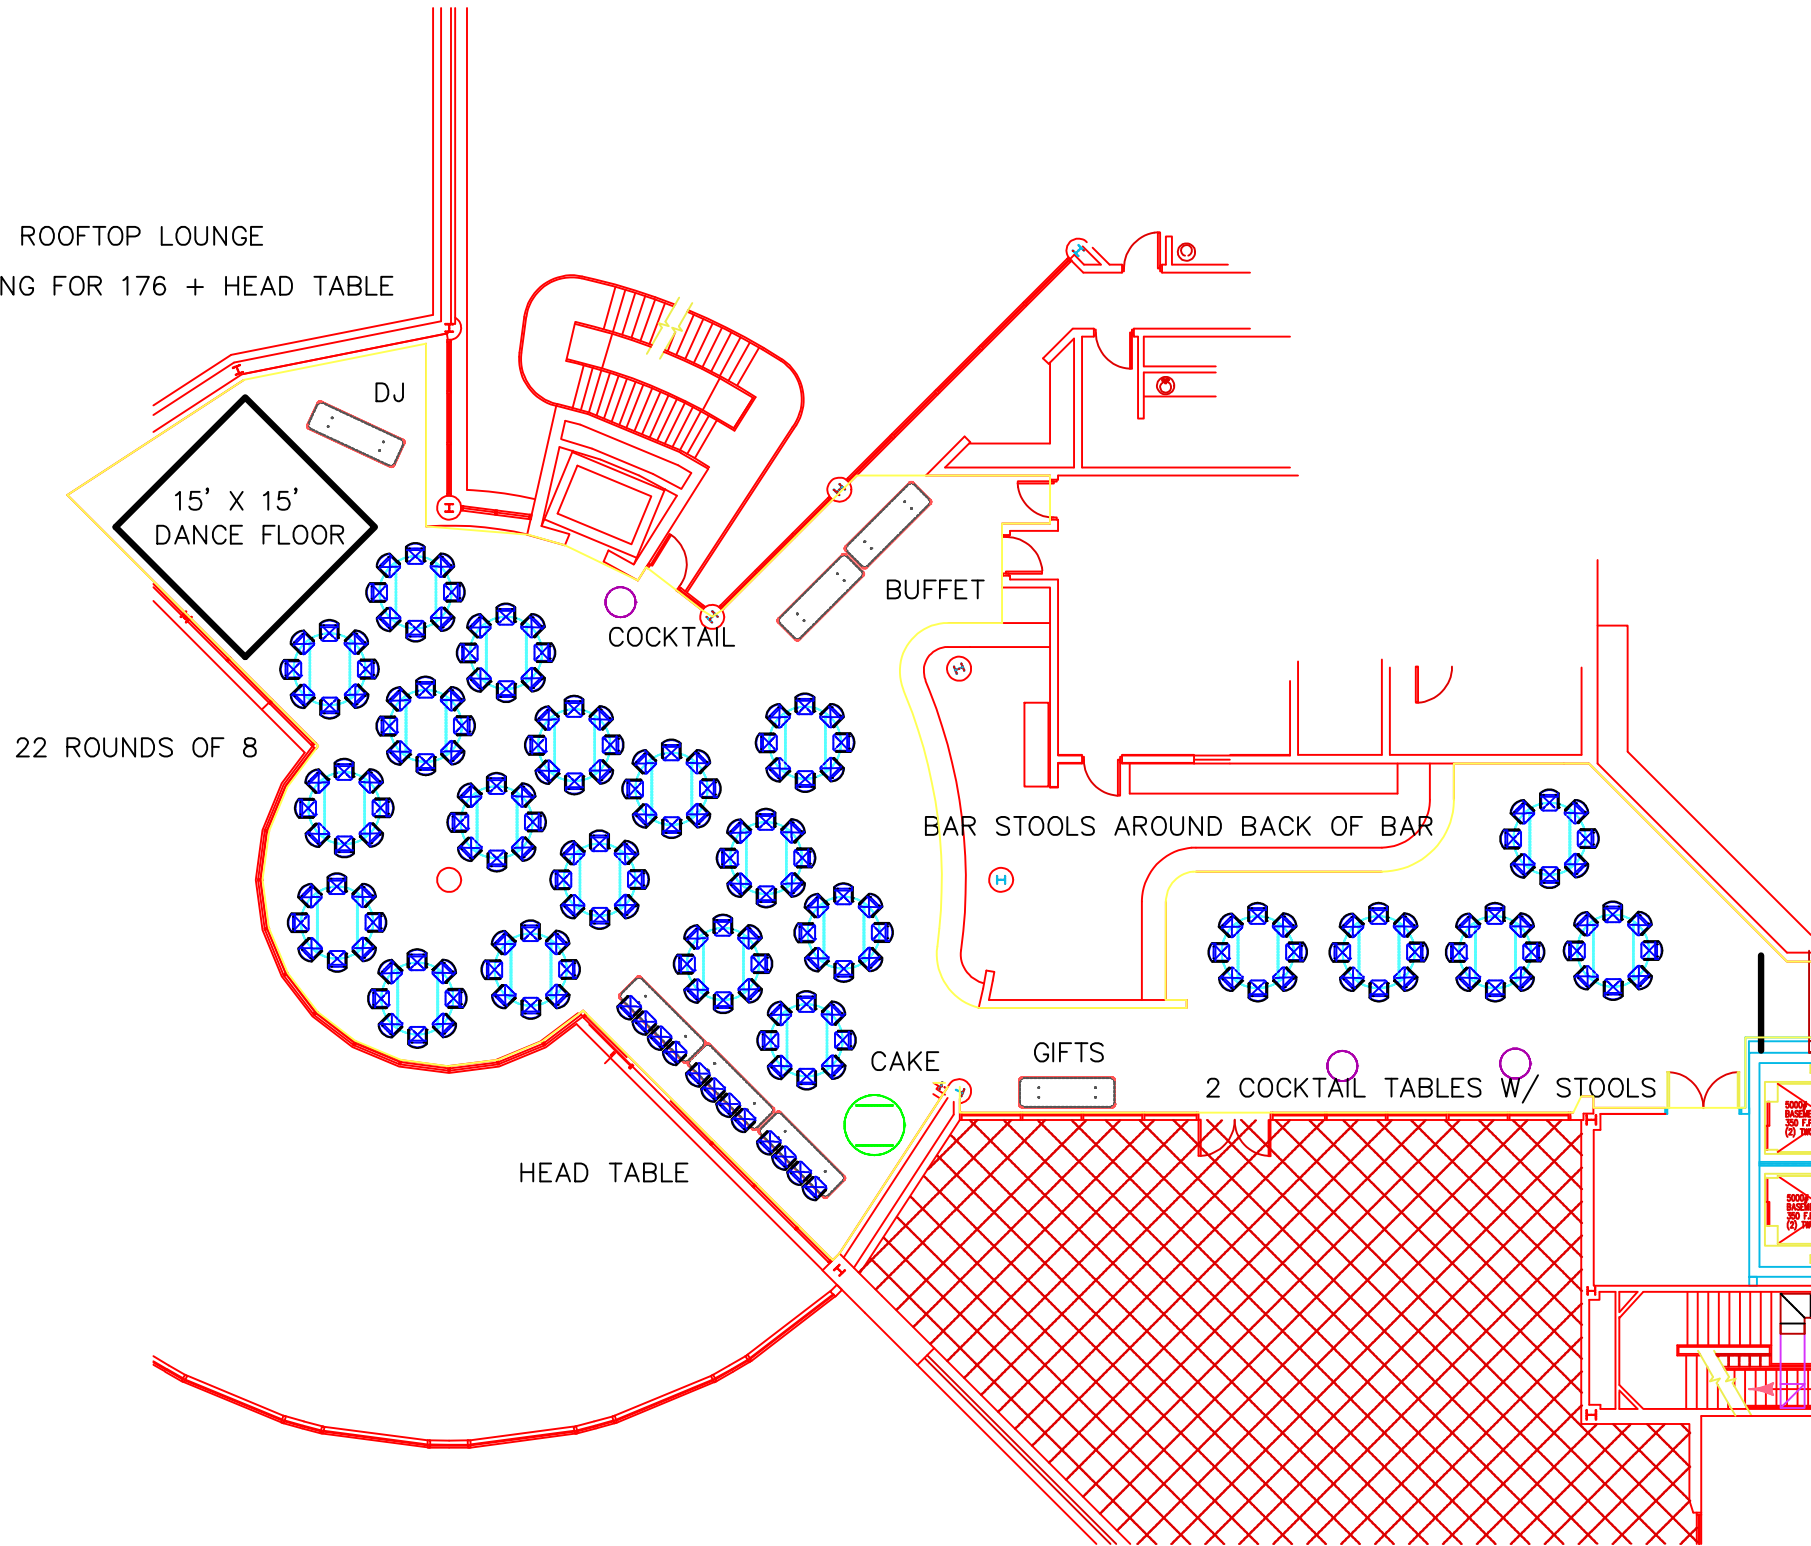

ROOFTOP LOUNGE  
SEATING FOR 176 + HEAD TABLE

DJ

15' X 15'  
DANCE FLOOR

COCKTAIL

BUFFET

22 ROUNDS OF 8

BAR STOOLS AROUND BACK OF BAR

CAKE

GIFTS

2 COCKTAIL TABLES W/ STOOLS

HEAD TABLE

5000  
BASE  
350 F2  
(2) 70

5000  
BASE  
350 F2  
(2) 70