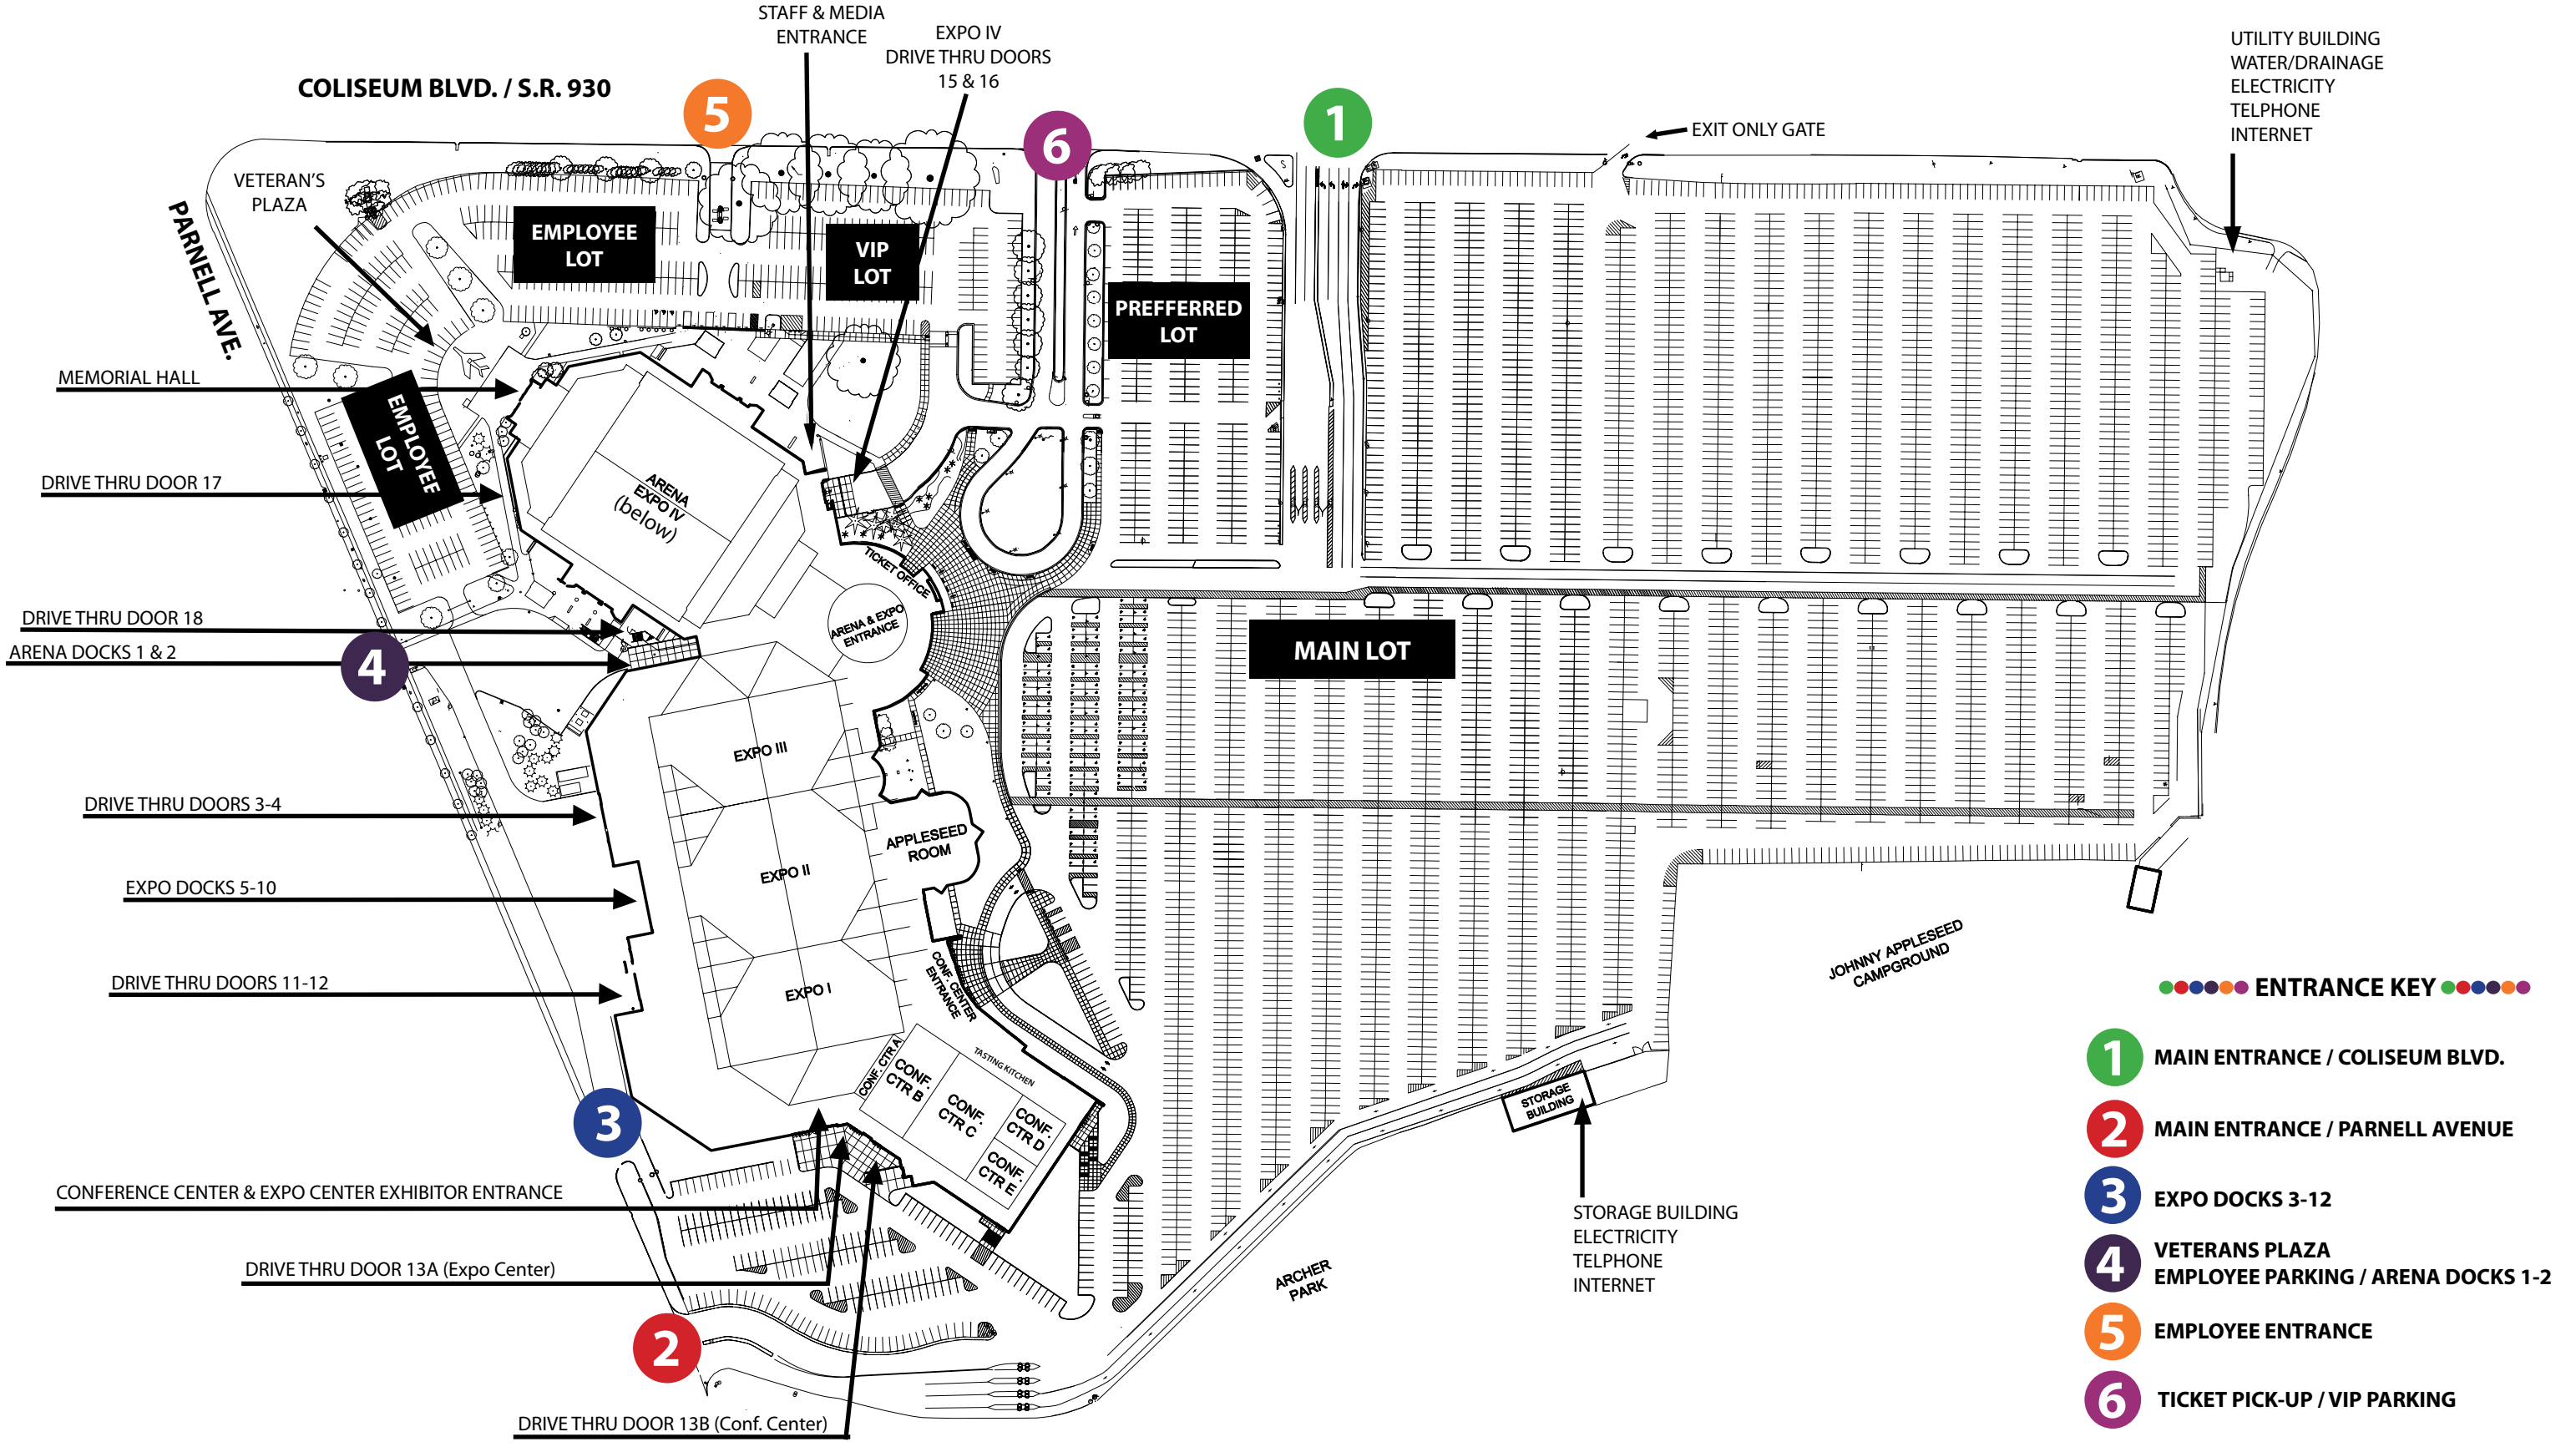

Allen County War Memorial Coliseum

4000 Parnell Avenue, Fort Wayne, IN 46805 (260) 482-9502

Parking Lot Master Plan

ENTRANCE KEY

- 1** MAIN ENTRANCE / COLISEUM BLVD.
- 2** MAIN ENTRANCE / PARNELL AVENUE
- 3** EXPO DOCKS 3-12
- 4** VETERANS PLAZA
EMPLOYEE PARKING / ARENA DOCKS 1-2
- 5** EMPLOYEE ENTRANCE
- 6** TICKET PICK-UP / VIP PARKING