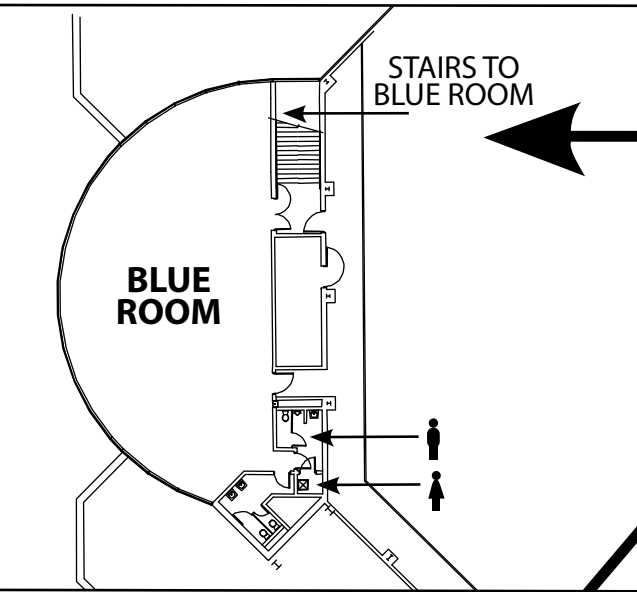

Arena Level Master Plan

OVERVIEW

- ■ ■ ■ ■ NATURAL GAS HOOKUPS
- - - - - FIRE LINE
- ♂ MEN'S RESTROOM
- ♀ WOMEN'S RESTROOM
- ⊕ FIRST AID
- MOVABLE WALL
- A - F** DRESSING ROOMS
- 1 - 4** TEAM ROOMS