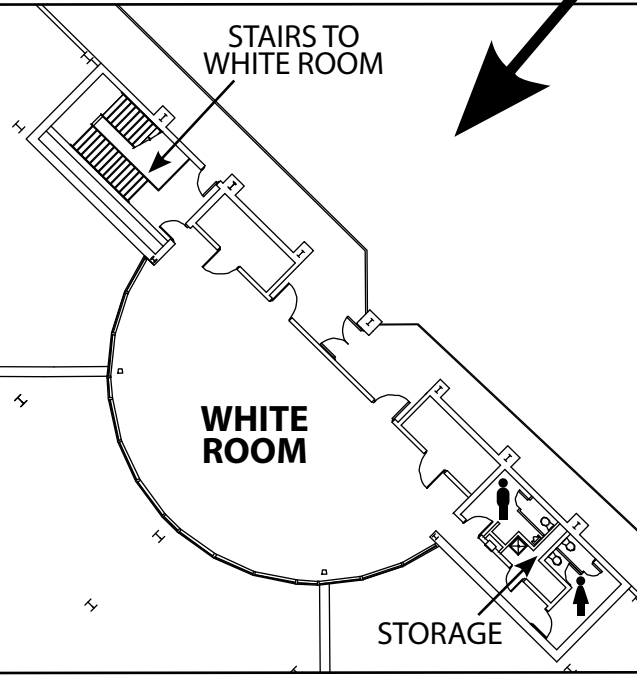

Arena Level Master Plan

OVERVIEW

- ■ ■ ■ ■ NATURAL GAS HOOKUPS
- - - - - FIRE LINE
- ♂ MEN'S RESTROOM
- ♀ WOMEN'S RESTROOM
- ⊕ FIRST AID
- MOVABLE WALL
- A - F** DRESSING ROOMS
- 1 - 4** TEAM ROOMS