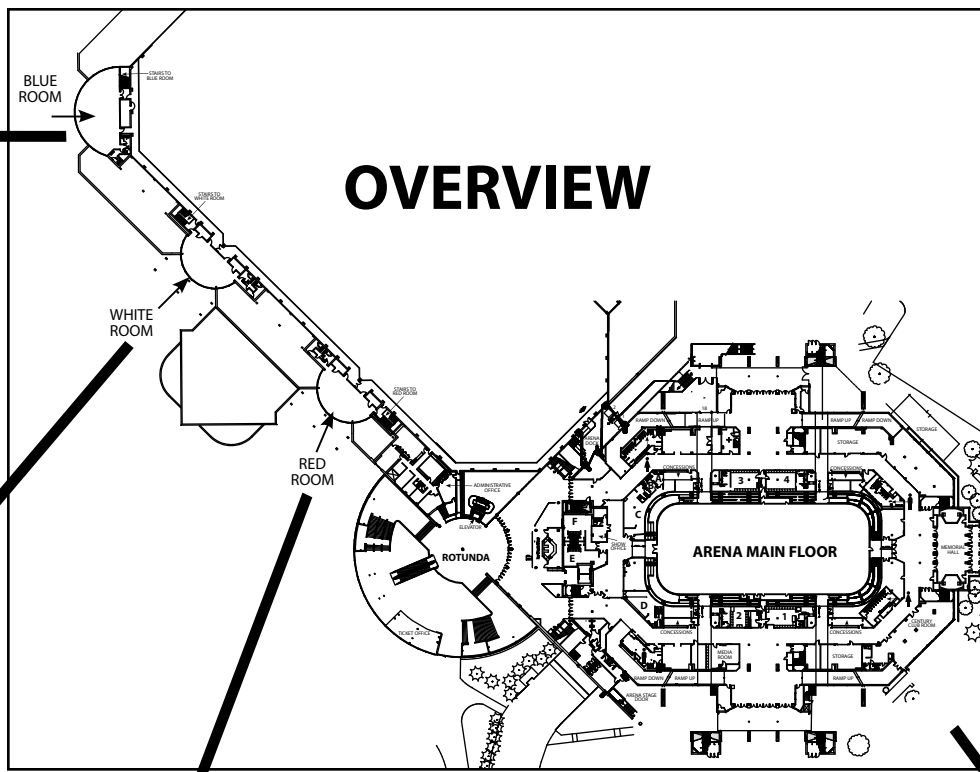

Arena Level Master Plan

OVERVIEW

- ■ ■ ■ ■ NATURAL GAS HOOKUPS
- - - - - FIRE LINE
- ♂ MEN'S RESTROOM
- ♀ WOMEN'S RESTROOM
- ⊕ FIRST AID
- MOVABLE WALL
- A - F** DRESSING ROOMS
- 1 - 4** TEAM ROOMS