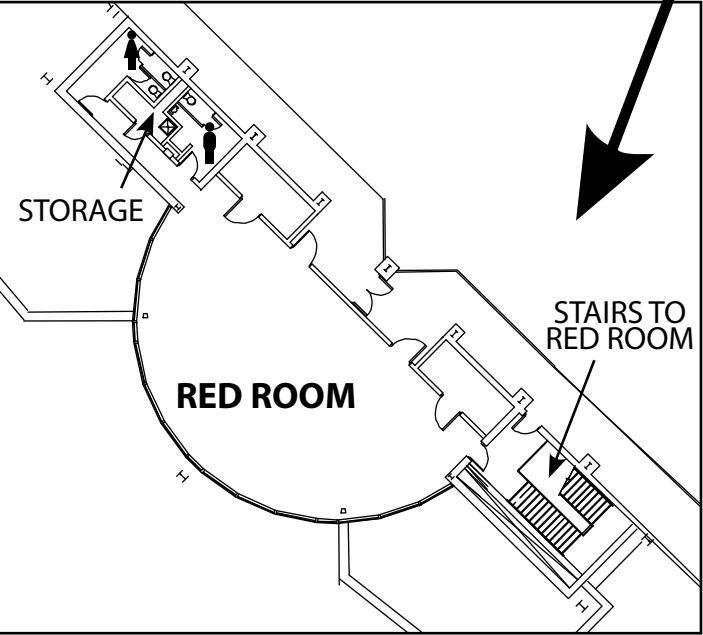

Arena Level Master Plan

OVERVIEW

- ■ ■ ■ ■ NATURAL GAS HOOKUPS
- - - - - FIRE LINE
- ♂ MEN'S RESTROOM
- ♀ WOMEN'S RESTROOM
- ⊕ FIRST AID
- MOVABLE WALL
- A - F** DRESSING ROOMS
- 1 - 4** TEAM ROOMS