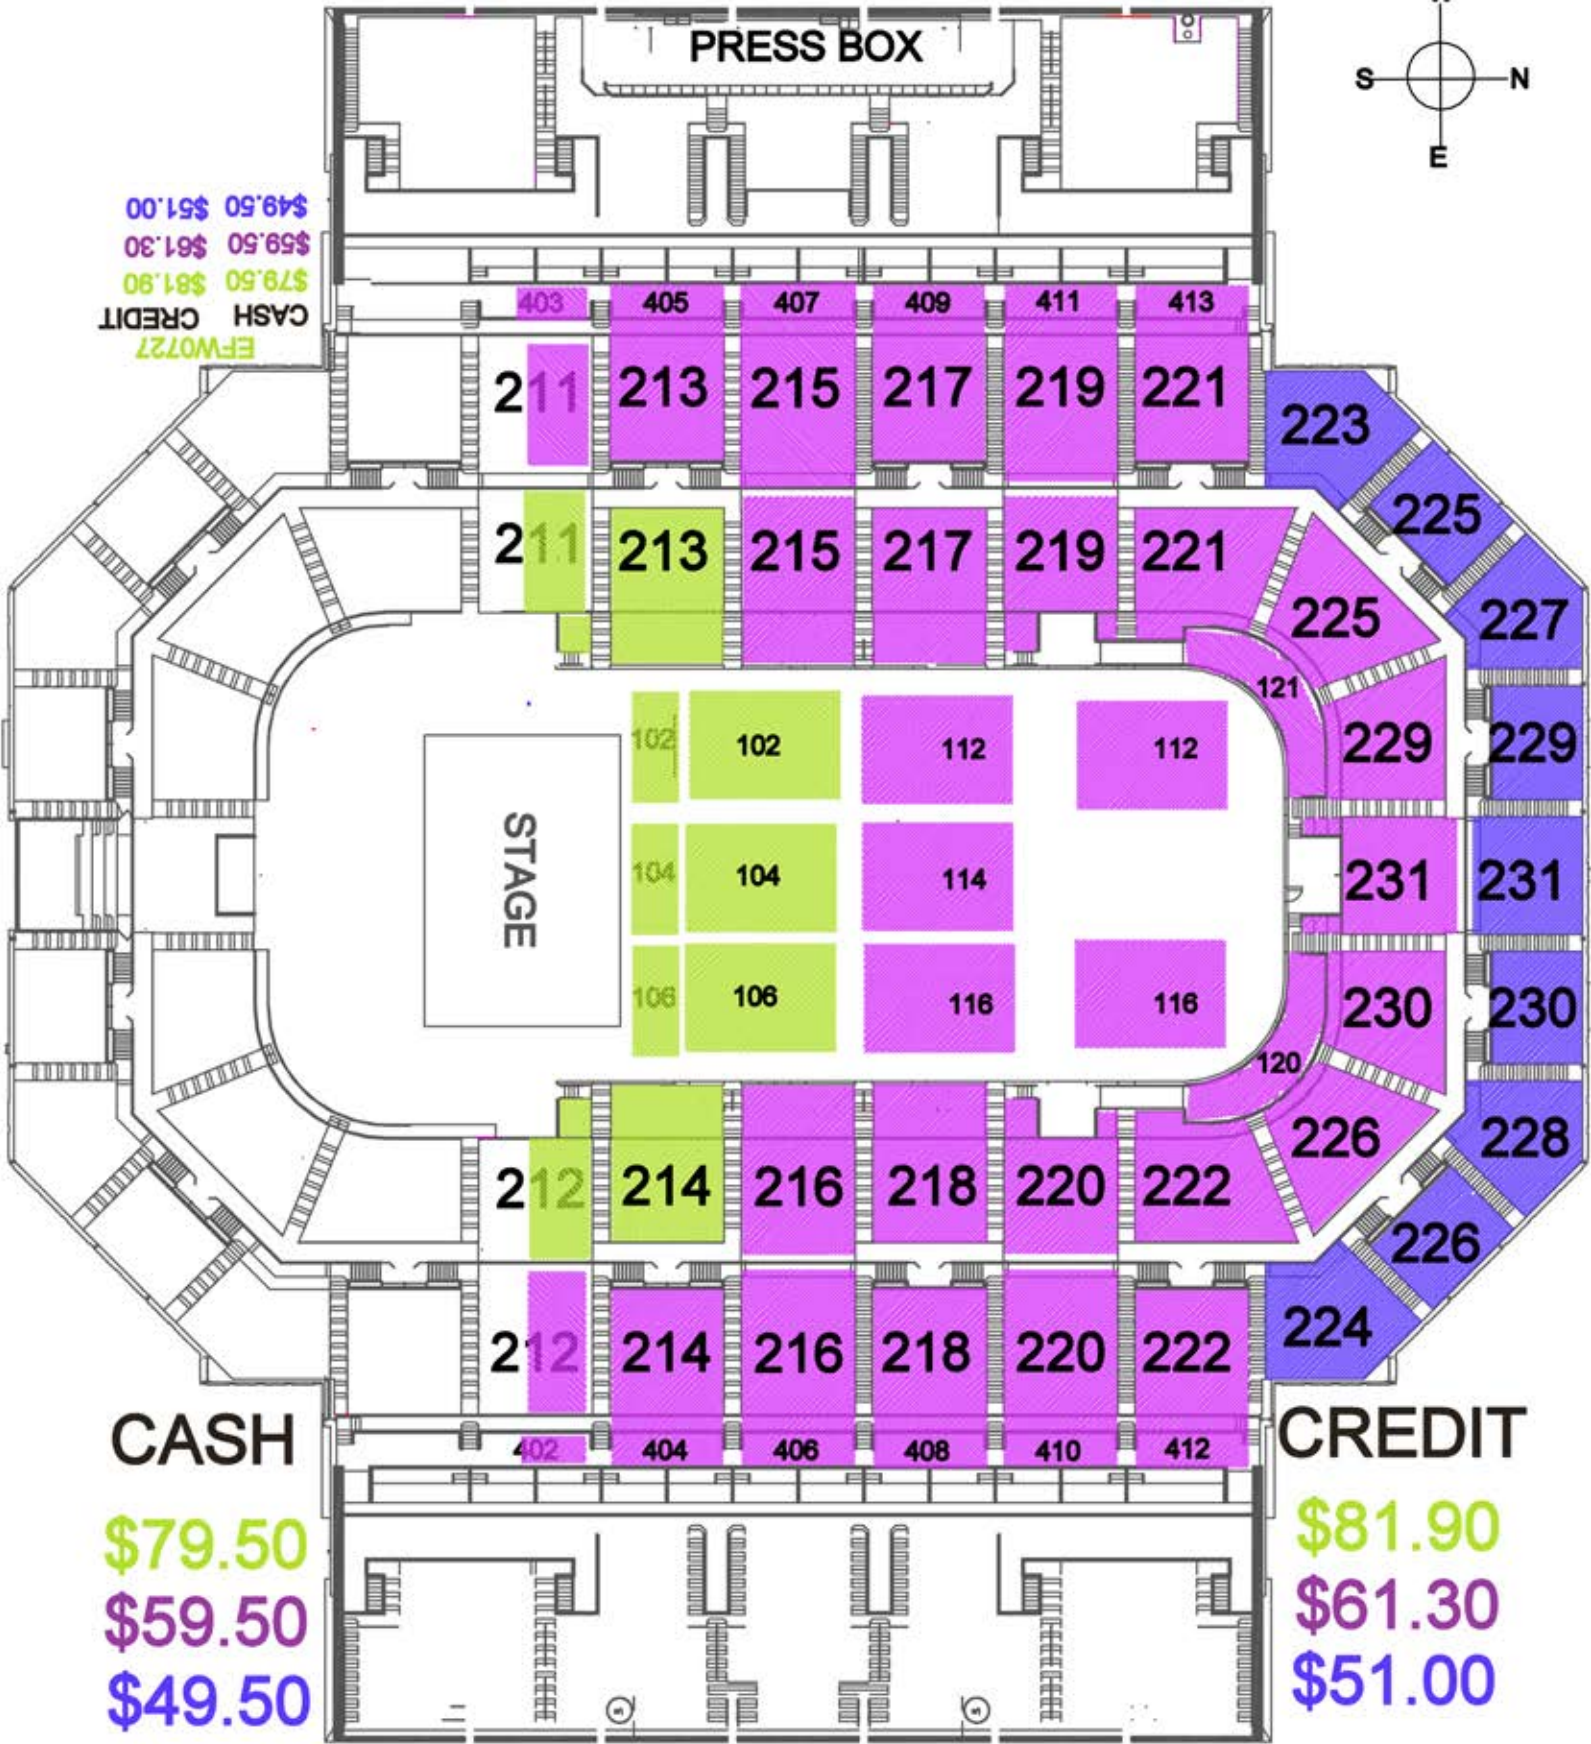

EFW0727
CASH CREDIT
\$79.50 \$81.90
\$59.50 \$61.30
\$49.50 \$51.00

CASH

\$79.50
\$59.50
\$49.50

CREDIT

\$81.90
\$61.30
\$51.00

ALABAMA

FRI JULY 27, 2018 7:30 PM